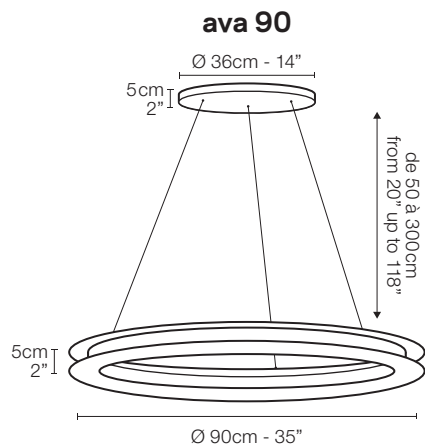

Hauteur réglable de 50 à 300 cm.

Pendant light providing indirect light

Electronic transformer 110/220 volts. Remote control with dimmer switch.

Ava 90 : 100 watts, 24 volts, Class 3 IP 20.

Ava 150 : 150 watts, 24 volts, Class 3 IP 20.

Height adjustable from 20 up to 118 inches.

garantie

warranty

T  Texture