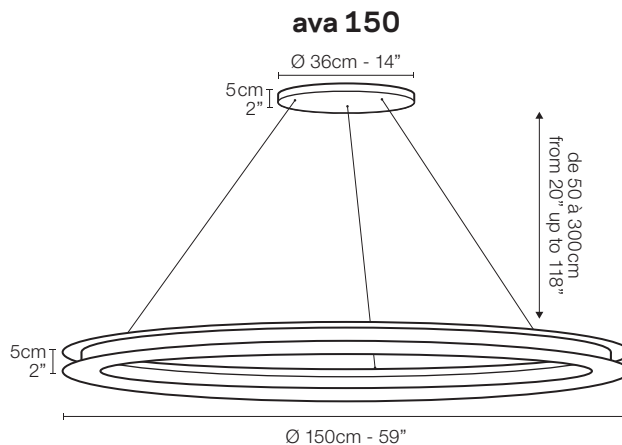

Hauteur réglable de 50 à 300 cm.

Pendant light providing indirect light

Electronic transformer 110/220 volts. Remote control with dimmer switch.

Ava 90 : 100 watts, 24 volts, Class 3 IP 20.

Ava 150 : 150 watts, 24 volts, Class 3 IP 20.

Height adjustable from 20 up to 118 inches.

garantie

warranty

T  Texture