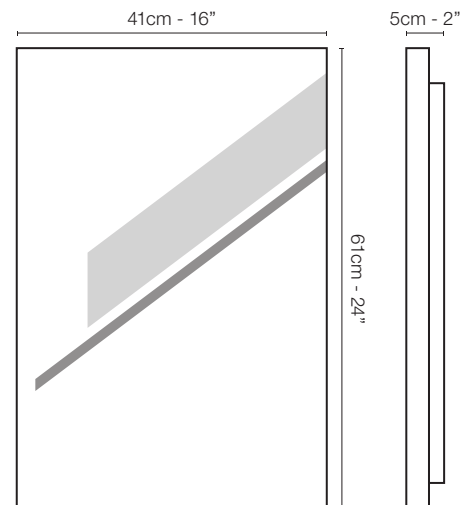

### Wall fixture with silver mirror, providing direct and indirect light

Electronic transformer 110/220 volts.  
Remote control with dimmer switch.  
50 watts, 24 volts, Class 3 IP 20.

garantie

warranty

T Texture